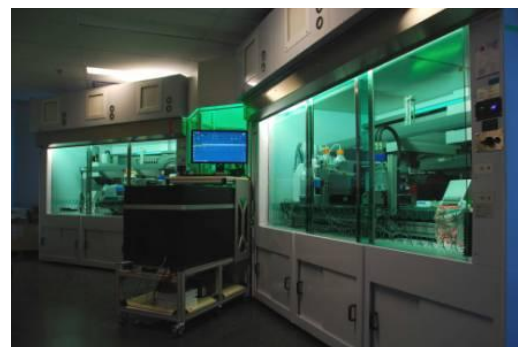

## Robotic Enclosure - Class II Type A2

Our Type A2 Robotic Enclosures provide you the highest level of operator, sample and environmental protection from harmful particulates available today. Whether it's our console type or walk-in type you can be sure it features quality material, workmanship and exclusive design innovations.